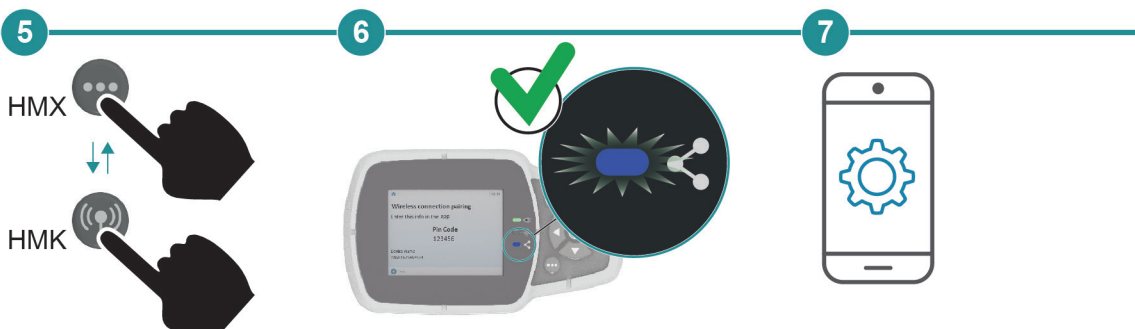

HMX (e-HM hydrovar X+)

HMK (e-HM hydrovar X)

14 HMX

HMK

15

Xylem Service Italia S.r.l.
Via Vittorio Lombardi 14
36075 - Montecchio Maggiore (VI) - Italy

xylem.com/lowara
Visit our Web site for the latest version of this document and more information
© 2023 Xylem Inc
Cod.001087012 rev.A ed.04/2023