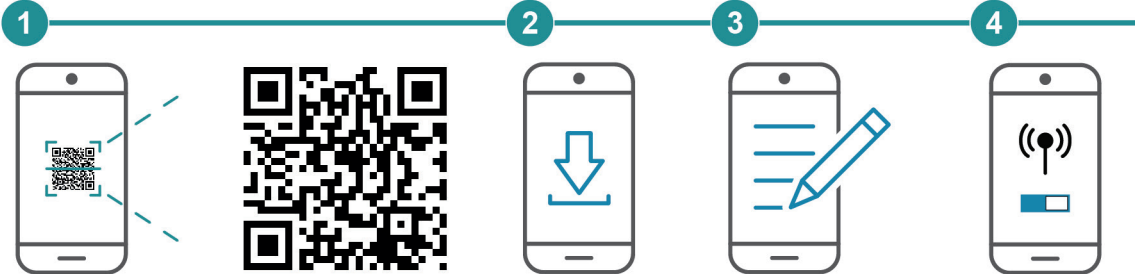

HMX (e-HM hydrovar X+)

HMK (e-HM hydrovar X)

14 HMX

HMK

15

Xylem Service Italia S.r.l.
Via Vittorio Lombardi 14
36075 - Montecchio Maggiore (VI) - Italy

xylem.com/lowara
Visit our Web site for the latest version of this document and more information
© 2023 Xylem Inc
Cod.001087012 rev.A ed.04/2023