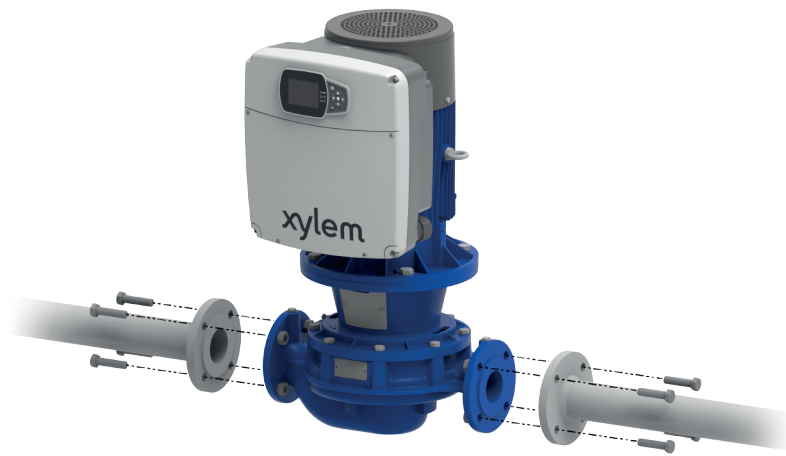

e-LNE, e-LNT hydrovar X Series

Electric pumps with integrated variable speed drive

LNEEX, LNEEK, LNESX, LNESK

LNTEX, LNTEK, LNTSX, LNTSK

Torx

% <50% @ 40°C (104°F)

i

1

≤11 kW

≥100 mm
(4 in)

>11 kW

2

9

10

11

12