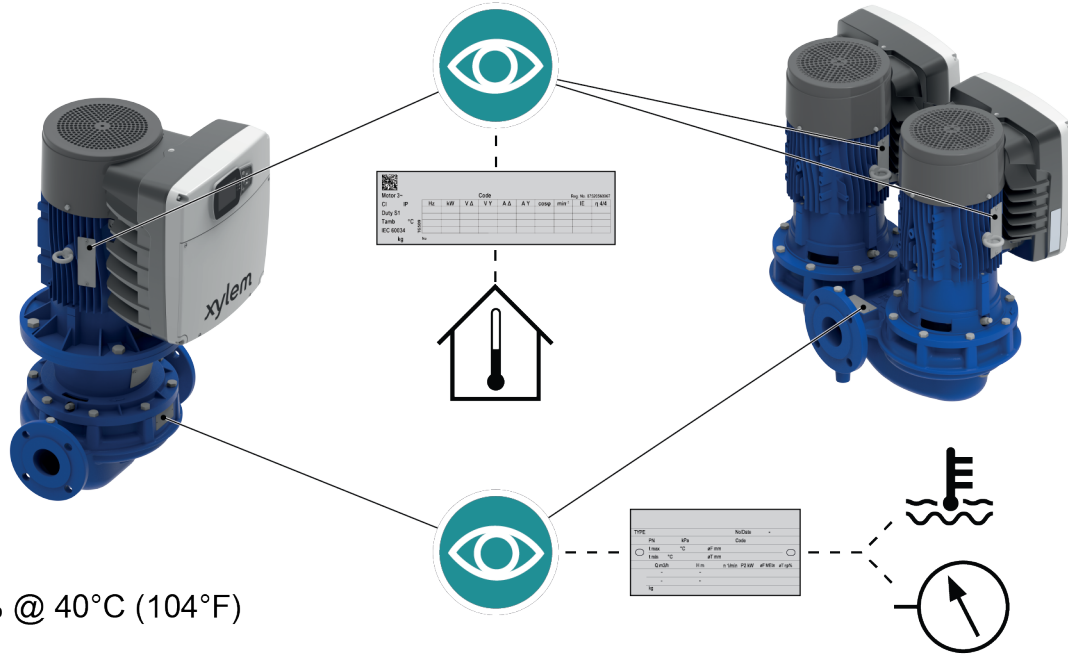

e-LNE, e-LNT hydrovar X Series

Electric pumps with integrated variable speed drive

LNEEX, LNEEK, LNESX, LNESK

LNTEX, LNTEK, LNTSX, LNTSK

Torx

% <50% @ 40°C (104°F)

i

1

≤11 kW

≥100 mm
(4 in)

>11 kW

2

9

10

11

12