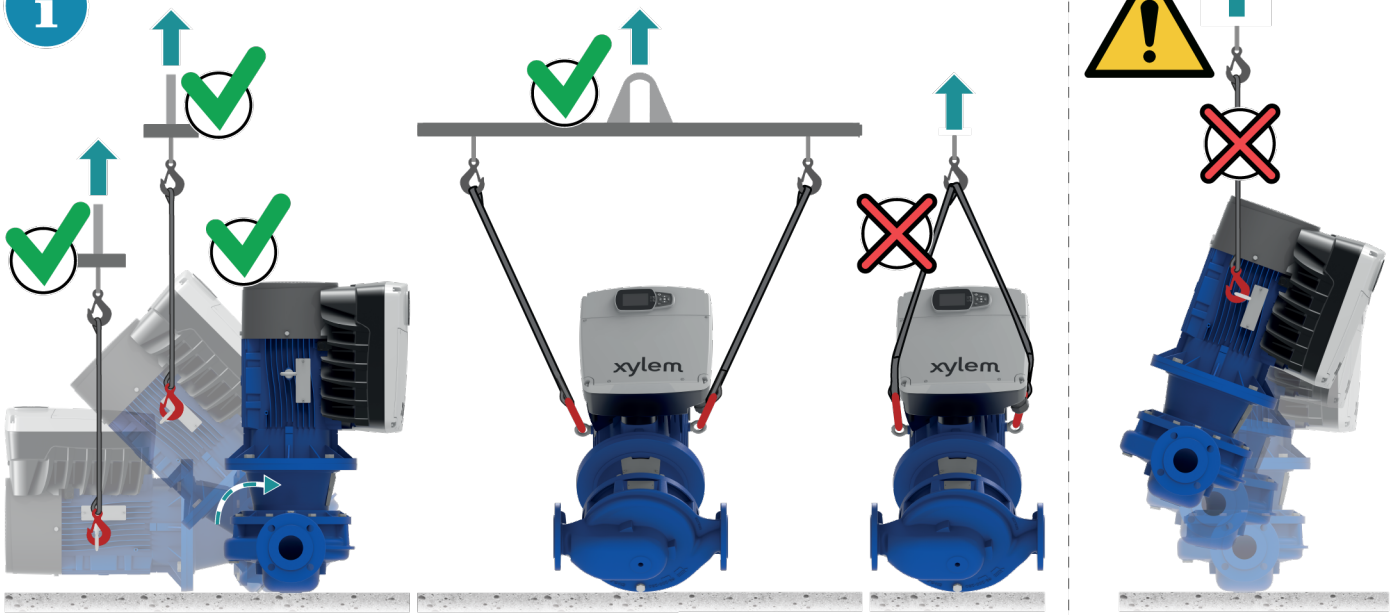

e-LNE, e-LNT hydrovar X Series

Electric pumps with integrated variable speed drive

LNEEX, LNEEK, LNESX, LNESK

LNTEX, LNTEK, LNTSX, LNTSK

Torx

% <50% @ 40°C (104°F)

i

1

≤11 kW

≥100 mm
(4 in)

>11 kW

2

9

10

11

12