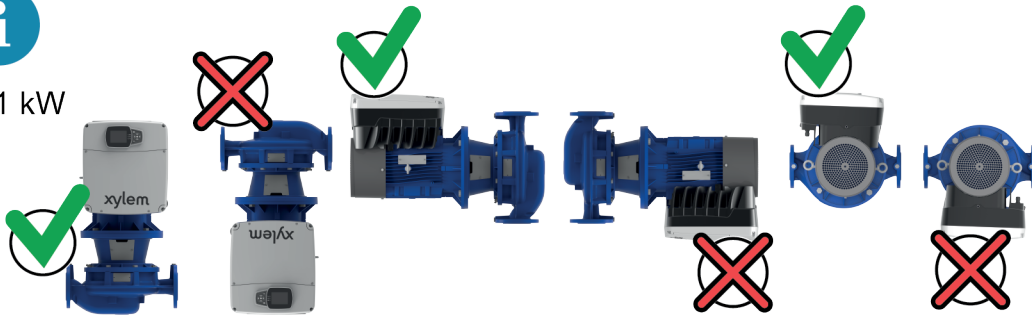

≤11 kW

≥100 mm
(4 in)

>11 kW

2