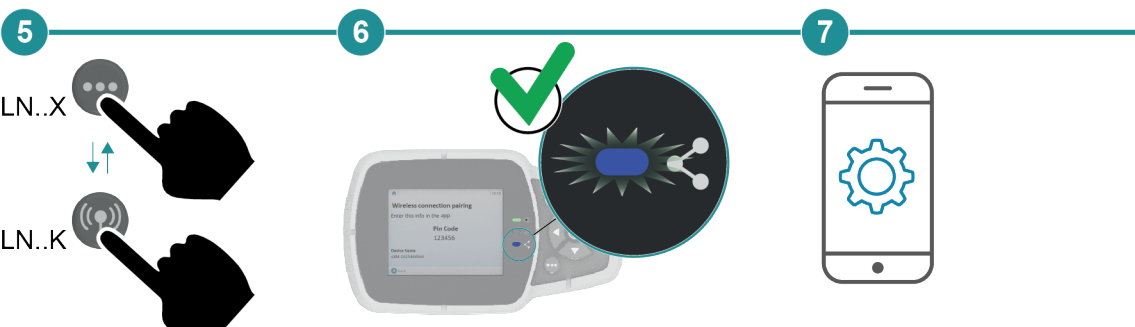

LN..X (e-LNE/e-LNT hydrovar X+)

LN..K (e-LNE/e-LNT hydrovar X)

13 LN..X

LN..K

14

Xylem Service Italia S.r.l.
Via Vittorio Lombardi 14
36075 - Montecchio Maggiore (VI) - Italy

xylem.com/lowara
Visit our Web site for the latest version of this document and more information
© 2023 Xylem Inc
Cod.001088081 rev.B ed.03/2024