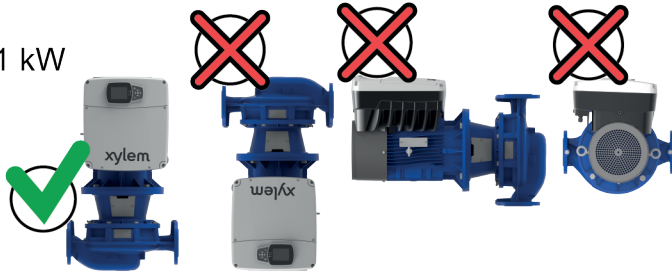

e-LNE, e-LNT hydrovar X Series

Electric pumps with integrated variable speed drive

LNEEX, LNEEK, LNESX, LNESK

LNTEX, LNTEK, LNTSX, LNTSK

Torx

% <50% @ 40°C (104°F)

i

1

≤11 kW

≥100 mm
(4 in)

>11 kW

2

9

10

11

12