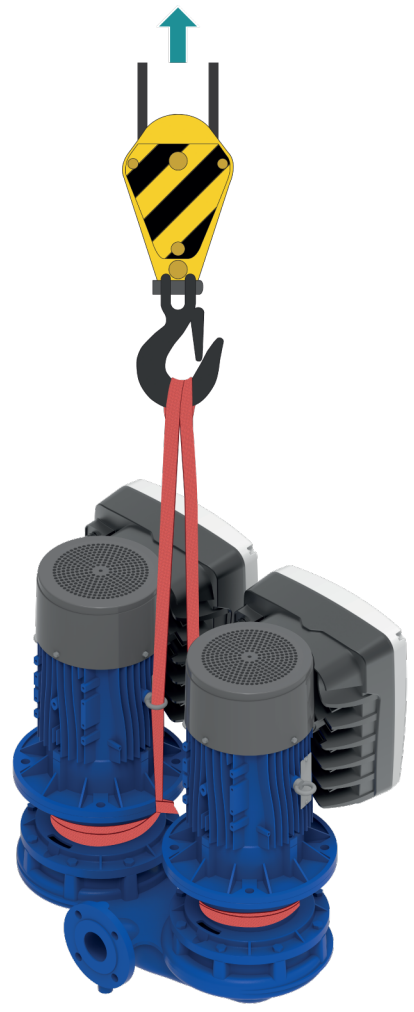

e-LNE, e-LNT hydrovar X Series

Electric pumps with integrated variable speed drive

LNEEX, LNEEK, LNESX, LNESK

LNTEX, LNTEK, LNTSX, LNTSK

Torx

% <50% @ 40°C (104°F)

i

1

≤11 kW

≥100 mm
(4 in)

>11 kW

2

9

10

11

12