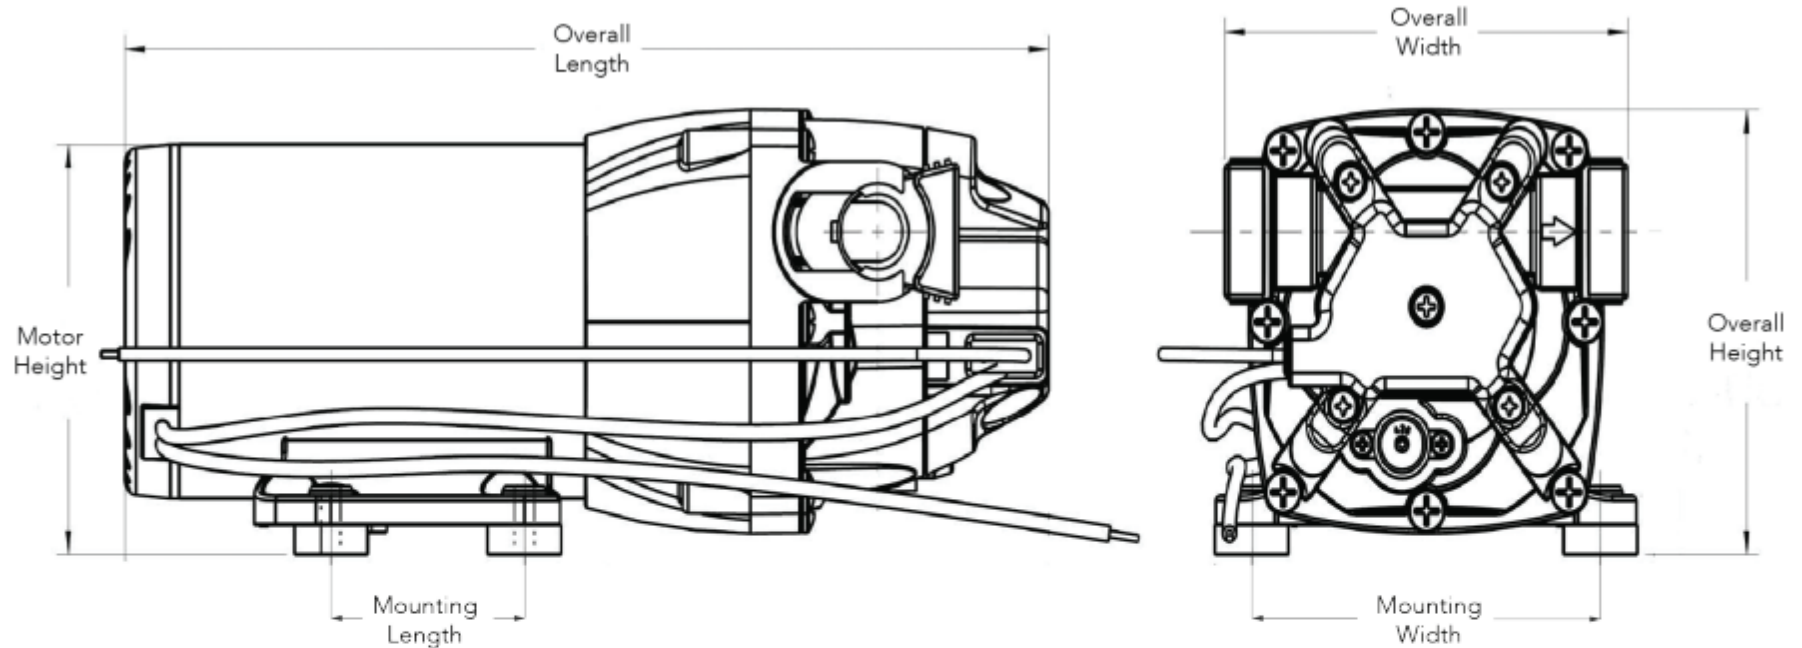

a xylem brand

HotShot Series marine washdown pumps

Major Dimensions:

(Hotshot HD4 shown)

Model	Overall Length in. (mm)	Overall Width in. (mm)	Overall Height in. (mm)	Motor Height in. (mm)	Mounting Length (ctr to ctr*) in. (mm)	Mounting Width (ctr to ctr*) in. (mm)
HotShot 3	9.1 (231)	4.2 (107)	4.2 (107)	3.1 (79)	2.3 (58)	3.2 (81)
HotShot HD4	9.4 (239)	4.1 (104)	3.8 (97)	3.5 (89)	2.0 (51)	3.6 (91)
HotShot HD5	9.6 (244)	5.0 (127)	4.7 (119)	4.0 (102)	2.0 (51)	3.6 (91)
HotShot HD6	10.2 (259)	5.1 (129)	4.7 (119)	4.0 (102)	2.0 (51)	3.6 (91)

*ctr = center of mounting hole