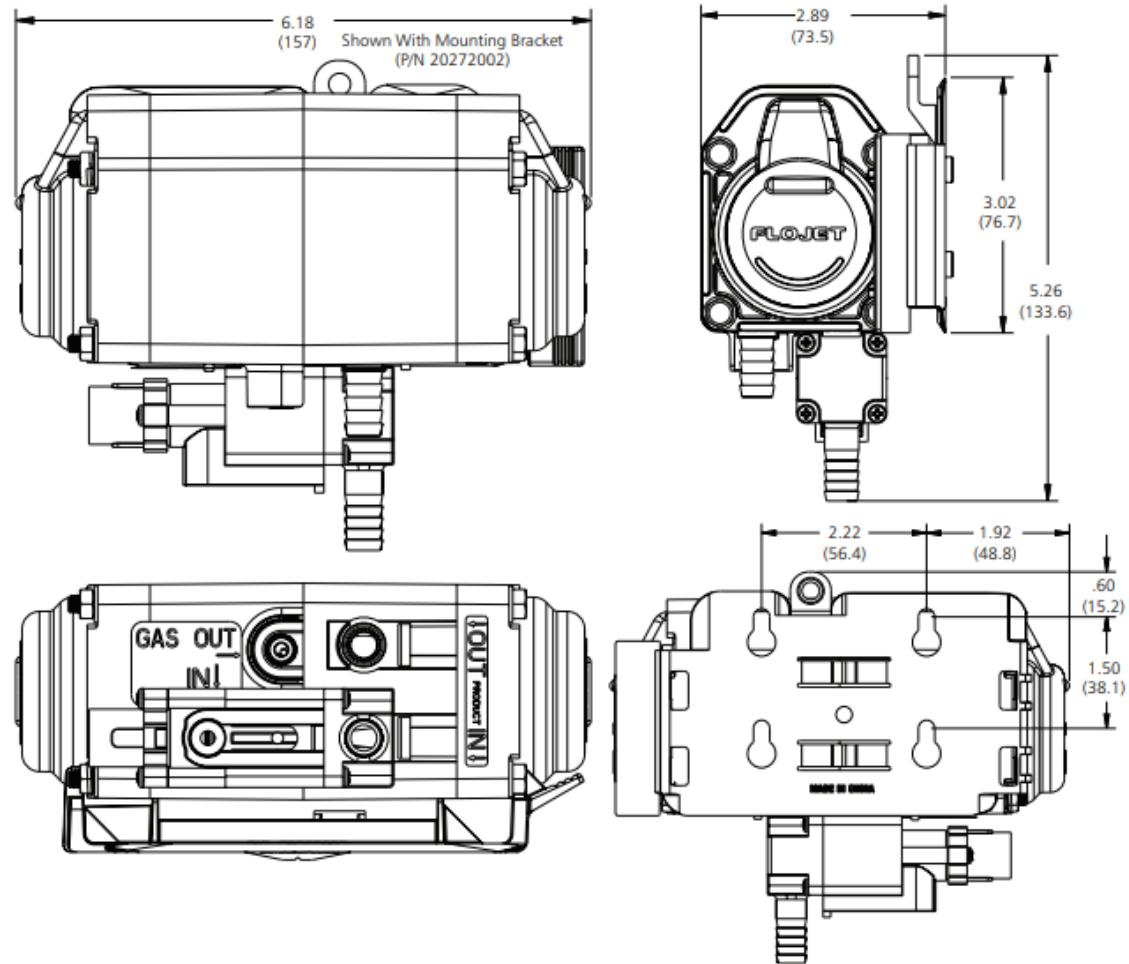

T5000 Series air operated diaphragm pumps

Dimensions in inches (mm)